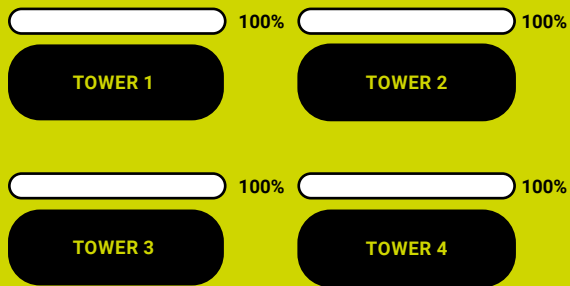

ESEMPI DI SCENARI EXAMPLE OF SCENARIOS

PARTITA // MATCH

RISPARMIO ENERGETICO // ENERGY SAVINGS: 0%*